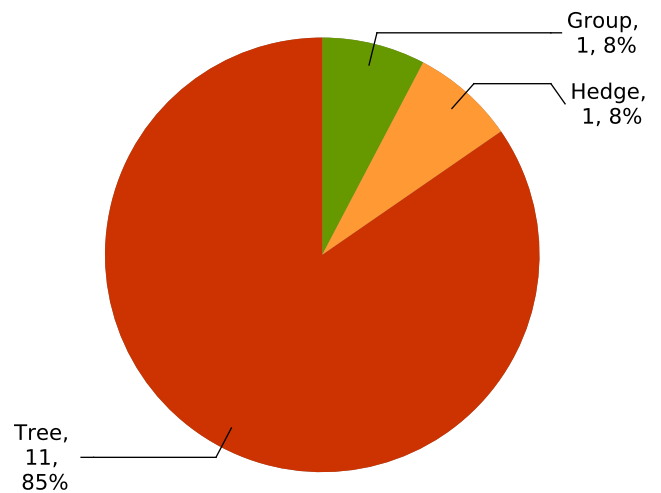

Summary of trees

Site name: TreeSafety Example
Risk zone: High Risk
Contact: Fred Jones, fred@housing-assoc.co.uk
Trees: 19 Work items: 8

Your logo
here

Overall Condition

Age Class

Life Expectancy

Structure

Species