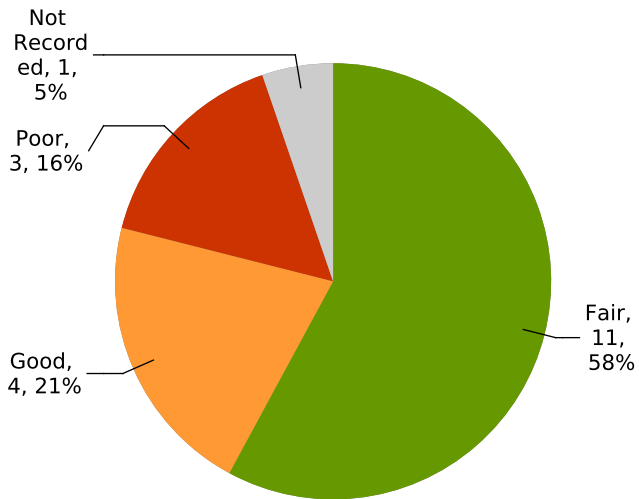

Summary of trees

Site name: TreeSafety Example
Risk zone: High Risk
Contact: Fred Jones, fred@housing-assoc.co.uk
Trees: 19 Work items: 8

Your logo
here

Overall Condition

Age Class

Life Expectancy

Structure

Species