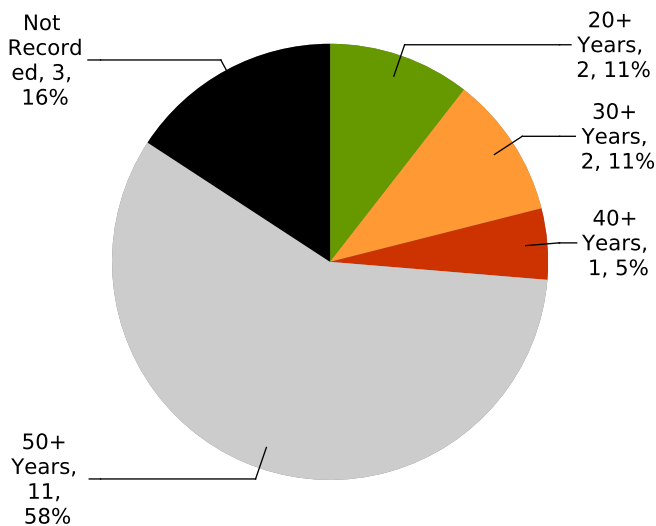

Summary of trees

Site name: TreeSafety Example
Risk zone: High Risk
Contact: Fred Jones, fred@housing-assoc.co.uk
Trees: 19 Work items: 8

Your logo
here

Overall Condition

Age Class

Life Expectancy

Structure

Species