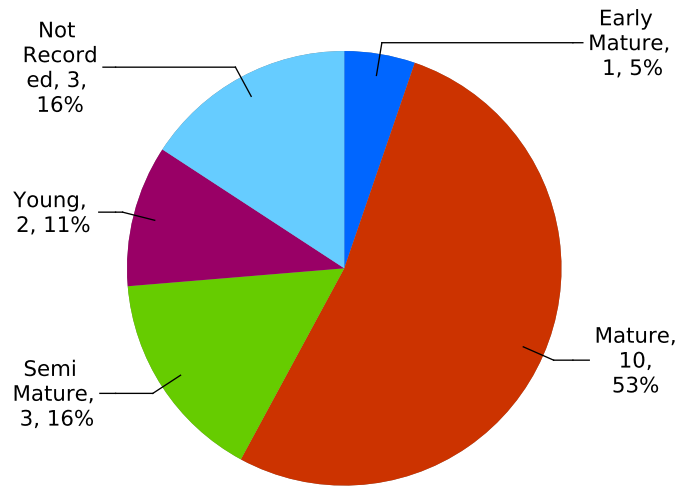

Summary of trees

Site name: TreeSafety Example
Risk zone: High Risk
Contact: Fred Jones, fred@housing-assoc.co.uk
Trees: 19 Work items: 8

Your logo
here

Overall Condition

Age Class

Life Expectancy

Structure

Species