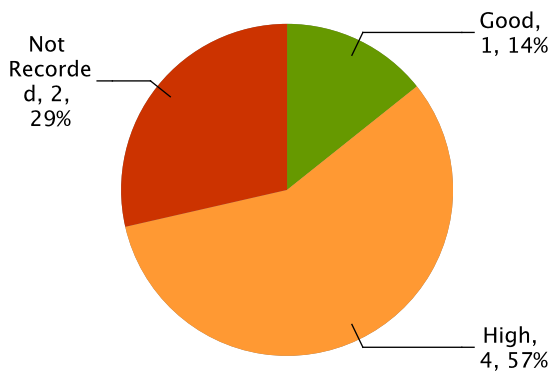

Summary of trees in a zone

Zone name: Memorial Park

Risk category: High Risk

Contact: Church Caretaker, 01443

Trees in zone: 13

Trees requiring action: 3

Overall Condition

Age Class

Landscape Value

Wildlife Value

Species