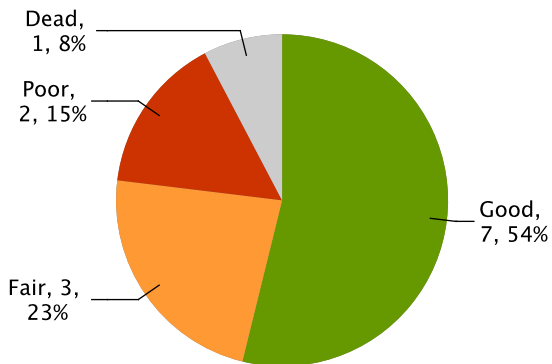

Summary of trees in a zone

Zone name: Memorial Park

Risk category: High Risk

Contact: Church Caretaker, 01443

Trees in zone: 13

Trees requiring action: 3

Overall Condition

Age Class

Landscape Value

Wildlife Value

Species