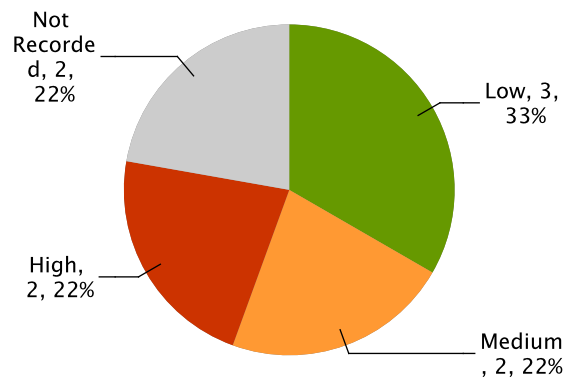

Summary of trees in a zone

Zone name: Memorial Park

Risk category: High Risk

Contact: Church Caretaker, 01443

Trees in zone: 13

Trees requiring action: 3

Overall Condition

Age Class

Landscape Value

Wildlife Value

Species