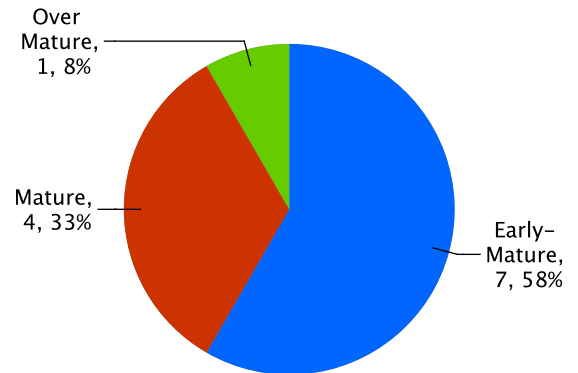

Summary of trees in a zone

Zone name: Memorial Park

Risk category: High Risk

Contact: Church Caretaker, 01443

Trees in zone: 13

Trees requiring action: 3

Overall Condition

Age Class

Landscape Value

Wildlife Value

Species